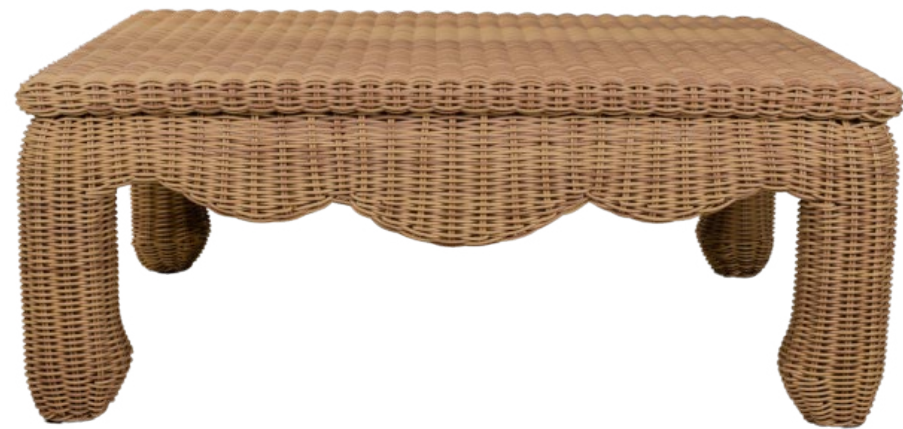

Outdoor Ming Coffee Table

ITEM NO | OD7200

DIMENSIONS | 40"SQ x 16"H

RETAIL PRICE | $2,095