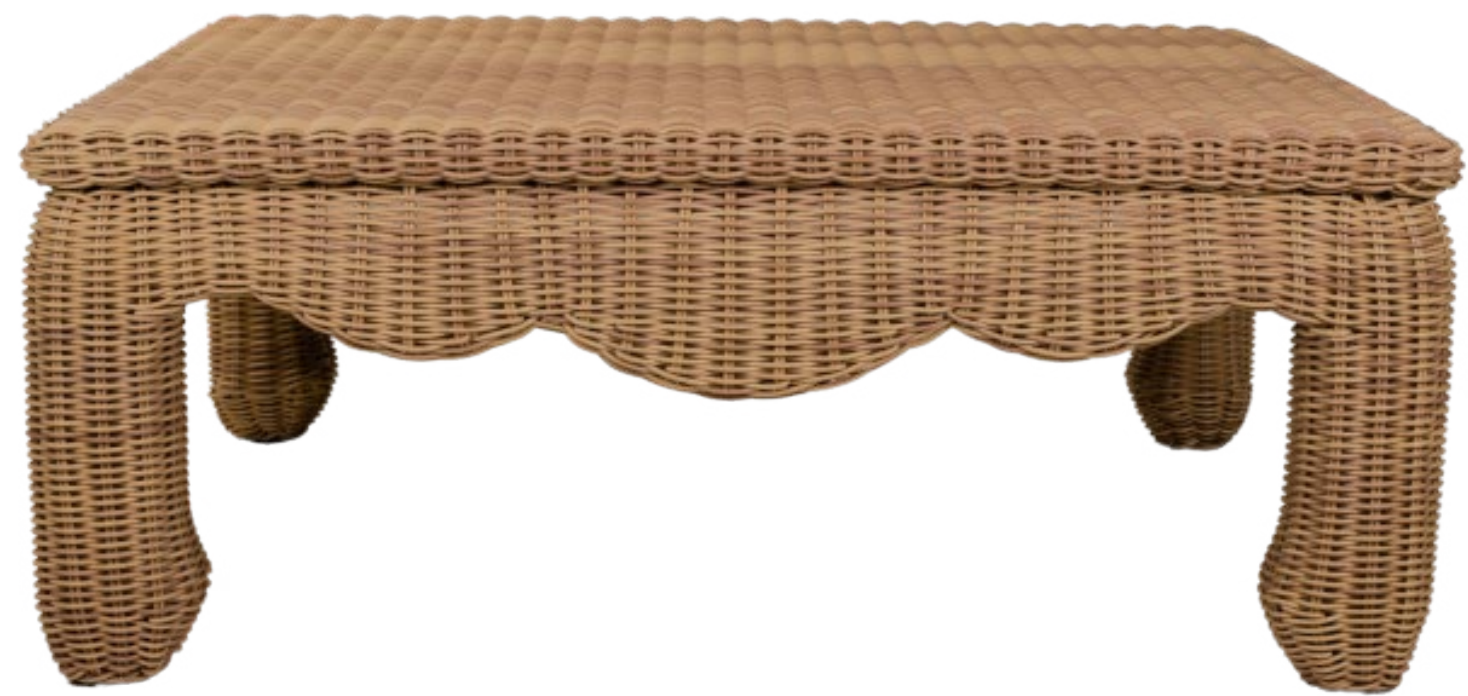

# MEMOIRE

DESIGN™

The Outdoor Collection

Outdoor Rosemary Lounge Chair  
Outdoor Octagonal Side Table  
Outdoor Rosemary Sofa  
Front cover: Outdoor Scallop Console 36"

A photograph of an outdoor furniture set on a lawn. The set includes a wicker lounge chair with a white cushion and a patterned pillow, a matching ottoman, and a side table. The side table holds a white vase with greenery, a small figurine, and a book. The furniture is made of light-colored wicker with a lattice pattern. The background shows a grassy lawn and a blurred outdoor setting.

Outdoor Rosemary Lounge Chair  
Outdoor Rosemary Ottoman  
Outdoor Octagonal Side Table  
Outdoor Rosemary Sofa

Outdoor Vineyard Daybed  
Outdoor Vineyard Club Chair  
Outdoor Octagonal Side Table  
Outdoor Rectangular Coastal Basket  
Outdoor Octagonal Cocktail Table

Outdoor Ming Coffee Table

Outdoor Rosemary Sofa