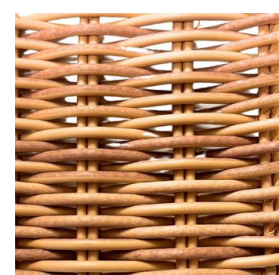

Resin Finishes

NATURAL